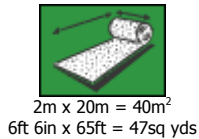

PolyStat Elite

Experience the PolyStat Difference

With a special welding technique Polystat Elite flooring is welded, made watertight and hygienic. All configurations of coving, inner and outer corners are achieved and invisibly seamed. Combined with the latest in water cutting technology unlimited custom design possibilities are available including, ESD area warning flags, line identification numbers, logotype identity systems, mosaics, production flow diagrams, etc., etc.