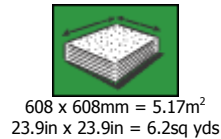

PolyStat Elite

Experience the PolyStat Difference

With a special welding technique Polystat Elite flooring is welded, made watertight and hygienic. All configurations of coving, inner and outer corners are achieved and invisibly seamed. Combined with the latest in water cutting technology unlimited custom design possibilities are available including, ESD area warning flags, line identification numbers, logotype identity systems, mosaics, production flow diagrams, etc., etc.