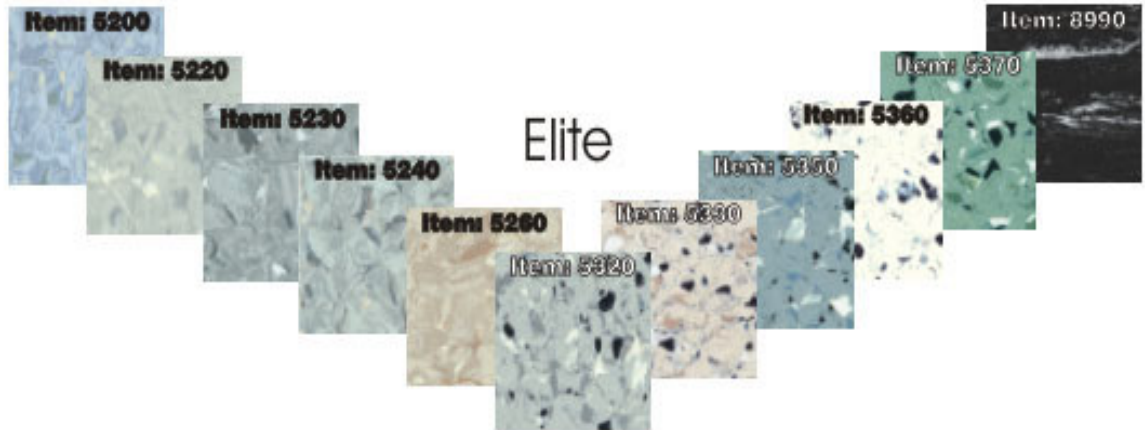

PolyStat Elite

Experience the PolyStat Difference

With a special welding technique Polystat Elite flooring is welded, made watertight and hygienic. All configurations of coving, inner and outer corners are achieved and invisibly seamed. Combined with the latest in water cutting technology unlimited custom design possibilities are available including, ESD area warning flags, line identification numbers, logotype identity systems, mosaics, production flow diagrams, etc., etc.